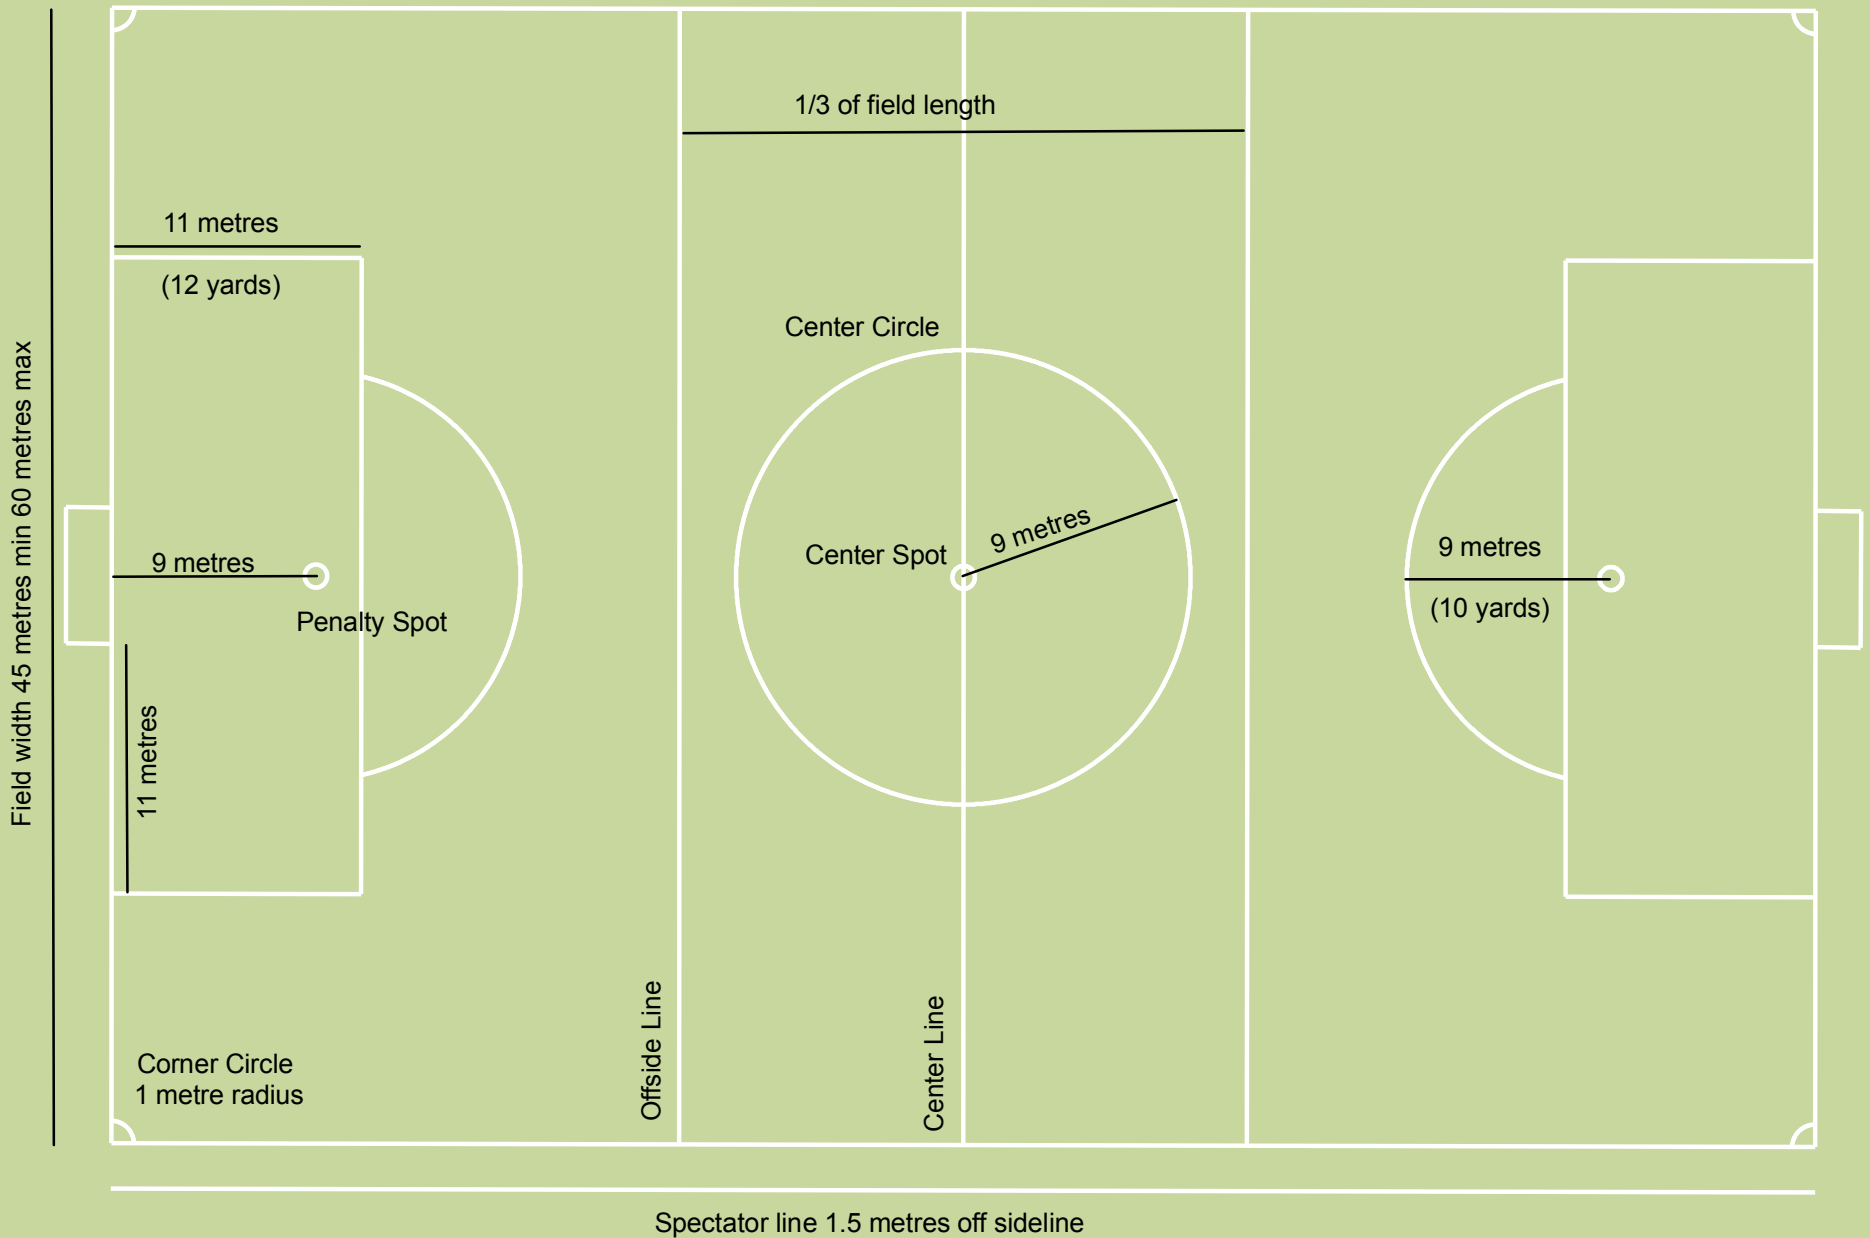

Field length 65 metres min 75 metres max

U11 & U12 Super 8 Field Layout